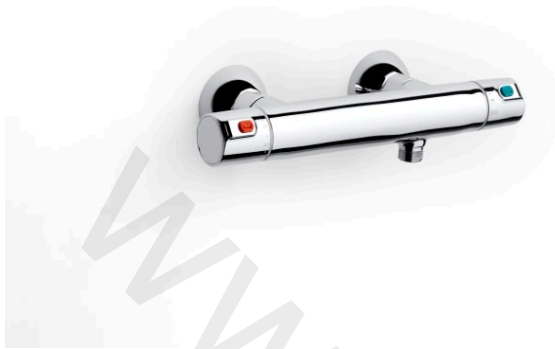

T-500

Wall-mounted thermostatic shower mixer

TECHNICAL DRAWINGS

FEATURES

- Application: Shower
- Faucet type: Thermostatic
- Finish: Chrome
- Flow rate (l/min - 3 bar): 12.3
- Installation type: Wall-mounted
- Number of water inlets: 2
- Sustainable product

EverShine

Quick Reaction®

SafeTouch®

Security 38°®

T-500

The T-500 series offers you the benefits and functionalities that characterise thermostatic brassware: water and energy saving, safety and comfort.

INSTALLATION AND USER MANUALS