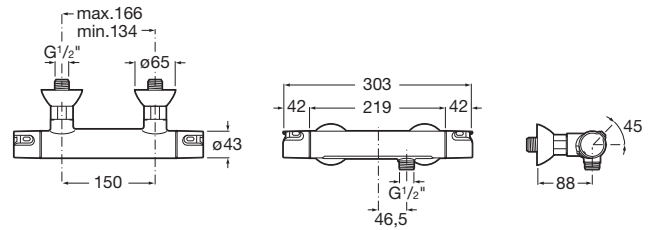

T-500

Wall-mounted thermostatic shower mixer

TECHNICAL DRAWINGS

FEATURES

- Application: Shower
- Faucet type: Thermostatic
- Finish: Chrome
- Flow rate (l/min - 3 bar): 12.3
- Installation type: Wall-mounted
- Number of water inlets: 2
- Sustainable product

EverShine

Quick Reaction®

SafeTouch®

Security 38°®

T-500

The T-500 series offers you the benefits and functionalities that characterise thermostatic brassware: water and energy saving, safety and comfort.

INSTALLATION AND USER MANUALS