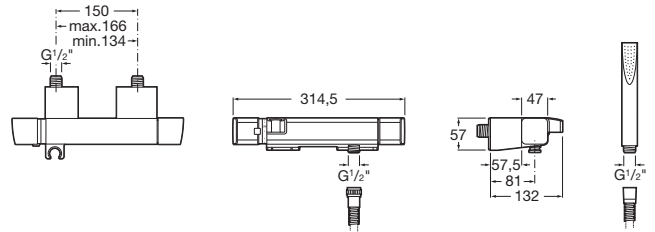

THESIS

Wall-mounted thermostatic shower mixer with handshower, 1.70 m flexible shower hose, fitted shower bracket

TECHNICAL DRAWINGS

FEATURES

Application: Shower

Finish: Chrome

Installation type: Wall-mounted

Number of water inlets: 2

EverShine

Quick Reaction®

SafeTouch®

Security 38°®

Thesis

Antonio Bullo is the creative force behind this collection, a proposal highly influenced by essentialism. Modern and dynamic, the design is harmonious and compact, with clearly defined lines and forms that are almost geometrical, based upon minimalist figures that bestow elegance and style on the bathroom.