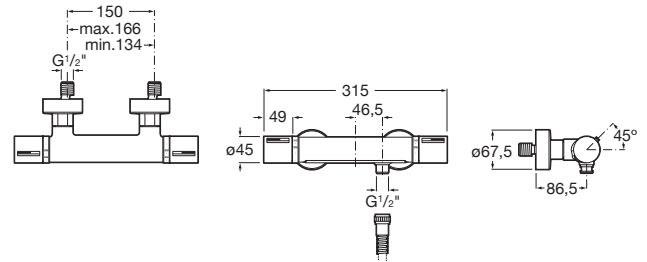

T-1000

Thermostatic wall-mounted shower mixer

TECHNICAL DRAWINGS

FEATURES

Application: Shower

Faucet type: Thermostatic

Finish: Titanium Black

Installation type: Wall-mounted

Maximum width between connections (mm): 166

Minimum width between connections (mm): 134

Temperature selection

Type of cartridge: Thermostatic

Water connection diameter: 1/2"

EverShine

Quick Reaction®

SafeTouch®