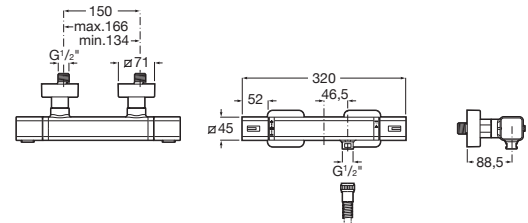

T-1000

SQUARE - Wall-mounted thermostatic shower mixer

TECHNICAL DRAWINGS

FEATURES

- Application: Shower
- Faucet type: Thermostatic
- Finish: Chrome
- Installation type: Wall-mounted
- Temperature selection
- Type of cartridge: Thermostatic
- Water and energy-saving

EverShine

Quick Reaction®

SafeTouch®

Security 38°®

T-1000

Roca's T-1000 thermostatic mixers are designed for maximum safety and comfort for everyday use. The collection features a minimalist and modern design to ensure it will blend harmoniously into any setting.