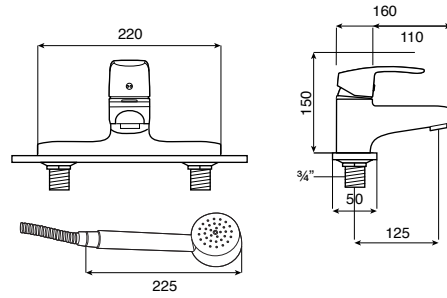

MONODIN

Deck-mounted bath-shower mixer with 1.7m flexible shower hose, handset and wall bracket

TECHNICAL DRAWINGS

FEATURES

- Faucet type: Single-lever
- Handle position: Top
- Installation type: Wall-mounted