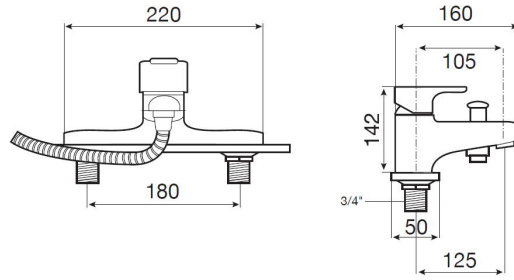

L20

Deck-mounted bath-shower mixer with 1.7m flexible shower hose, handset and wall bracket

TECHNICAL DRAWINGS

FEATURES

- Faucet type: Single-lever
- Handle position: Top
- Installation type: Wall-mounted

## L20

Simply contemporary. This is a brassware\_x000D\_ collection, whose simple, contemporary and intuitive lines make it a perfect fit for any bathroom space. L20 forms part of Roca's innovative brassware collections that turn on frontally with cold water.