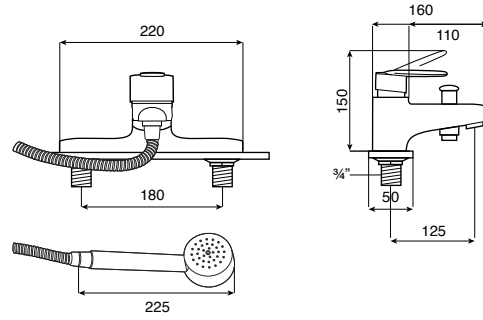

V2

Deck-mounted bath-shower mixer with kit

TECHNICAL DRAWINGS

FEATURES

- Application: Bath, Shower
- Faucet type: Single-lever
- Finish: Chrome
- Handle position: Top
- Installation type: Deck-mounted

EverShine