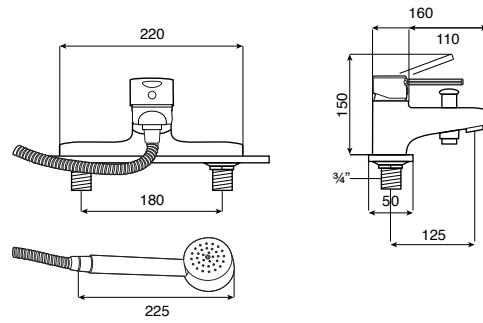

TARGA

Deck-mounted bath-shower mixer with kit

TECHNICAL DRAWINGS

FEATURES

- Application: Bath, Shower
- Faucet type: Single-lever
- Finish: Chrome
- Handle position: Top
- Installation type: Deck-mounted

EverShine