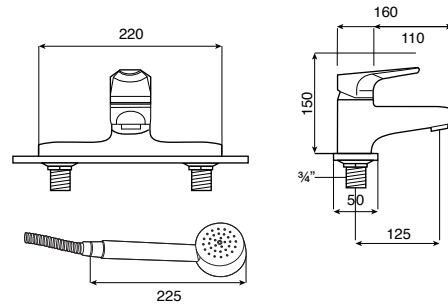

ATLAS

Deck-mounted bath-shower mixer

TECHNICAL DRAWINGS

FEATURES

Application: Bath, Shower

Faucet type: Single-lever

Finish: Chrome

Installation type: Deck-mounted

## Atlas

This faucet collection, which stands out for its elegance and versatility, includes flow limiters to 5 litres per minute as well as the Cold Start technology that guarantee greater water and energy savings. Also, with the aim of providing more comfort, the shower mixer can be equipped with a clip-on shelf, allowing you to have your showering essentials close to hand.