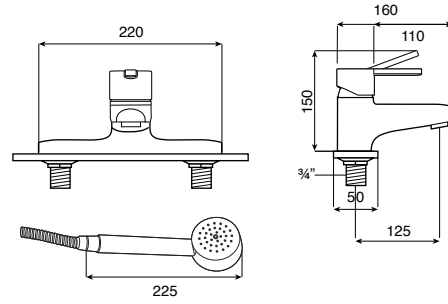

NAIA

Deck-mounted bath-shower mixer

TECHNICAL DRAWINGS

FEATURES

- Application: Bath, Shower
- Faucet type: Single-lever
- Finish: Chrome
- Handle position: Top
- Installation type: Deck-mounted
- Waste type: Waste not included