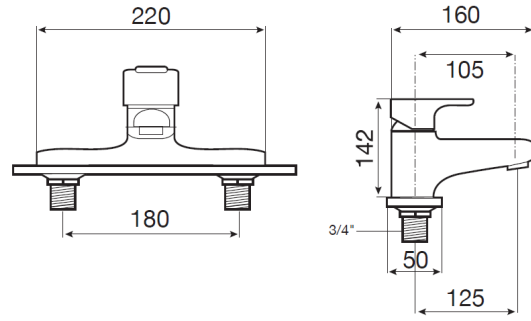

L20

Deck-mounted bath filler

TECHNICAL DRAWINGS

FEATURES

- Faucet type: Single-lever
- Handle position: Top
- Installation type: Deck-mounted
- Waste type: Waste not included

L20

Simply contemporary. This is a brassware_x000D_ collection, whose simple, contemporary and intuitive lines make it a perfect fit for any bathroom space. L20 forms part of Roca's innovative brassware collections that turn on frontally with cold water.