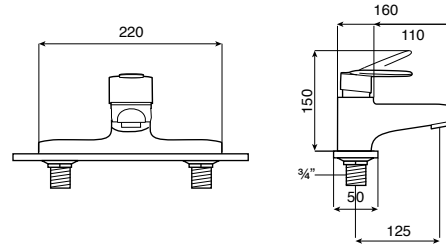

V2

Deck-mounted bath filler

TECHNICAL DRAWINGS

FEATURES

- Application: Bath
- Faucet type: Single-lever
- Finish: Chrome
- Handle position: Top
- Installation type: Deck-mounted
- Waste type: Waste not included