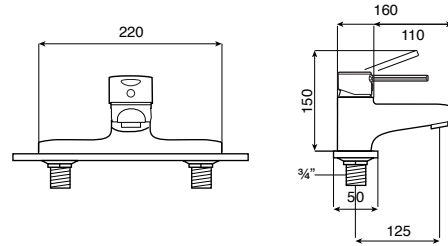

TARGA

Deck-mounted bath filler

TECHNICAL DRAWINGS

FEATURES

- Application: Bath
- Faucet type: Single-lever
- Finish: Chrome
- Handle position: Top
- Installation type: Deck-mounted
- Waste type: Waste not included