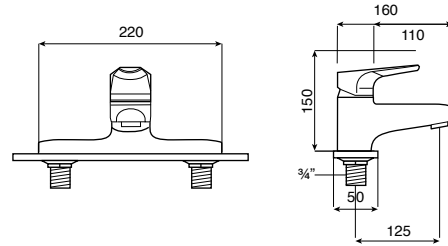

ATLAS

Deck-mounted bath filler

TECHNICAL DRAWINGS

FEATURES

Application: Bath, Shower

Faucet type: Single-lever

Finish: Chrome

Installation type: Deck-mounted

Waste type: Waste not included

EverShine

Atlas

This faucet collection, which stands out for its elegance and versatility, includes flow limiters to 5 litres per minute as well as the Cold Start technology that guarantee greater water and energy savings. Also, with the aim of providing more comfort, the shower mixer can be equipped with a clip-on shelf, allowing you to have your showering essentials close to hand.