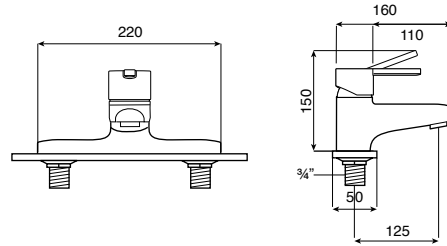

NAIA

Deck-mounted bath filler

TECHNICAL DRAWINGS

FEATURES

- Application: Bath, Shower
- Faucet type: Single-lever
- Finish: Chrome
- Handle position: Top
- Installation type: Deck-mounted
- Waste type: Waste not included