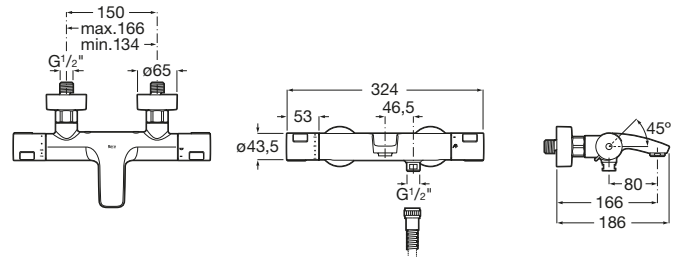

T-500

Wall-mounted thermostatic bath-shower mixer with automatic diverter (Easy Fix Kit D50010022 required to be installed to pipework)

TECHNICAL DRAWINGS

FEATURES

- Application: Bath
- Diverter-flow regulator
- Faucet type: Thermostatic
- Installation type: Wall-mounted
- Temperature selection
- Water and energy-saving

EverShine

Quick Reaction®

SafeTouch®

Security 38°®

COMPATIBLE WITH

Shower wall bracket

5B1350..0

T-500