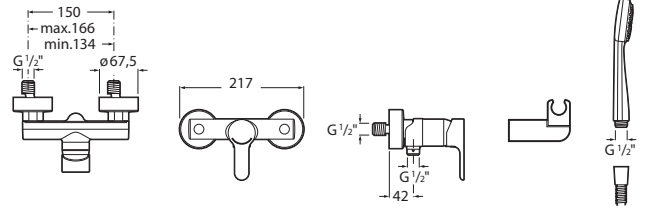

L20

Wall-mounted shower mixer with 1.50 m flexible shower hose, handshower and swivel wall bracket

TECHNICAL DRAWINGS

FEATURES

- Application: Shower
- Faucet type: Single-lever
- Finish: Chrome
- Flow rate (l/min - 3 bar): 8
- Handle position: Lateral
- Installation type: Wall-mounted
- Sustainable product
- Type of cartridge: Ceramic Disc

EverShine

SoftTurn®

INCLUDES

80/1. Handshower with Rain function

5B9103C00

L20

Simply contemporary. This is a brassware_x000D_ collection, whose simple, contemporary and intuitive lines make it a perfect fit for any bathroom space. L20 forms part of Roca's innovative brassware collections that turn on frontally with cold water.