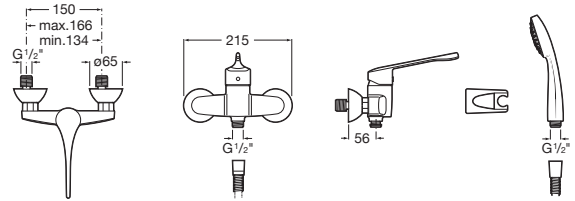

VICTORIA

PRO - Wall-mounted shower mixer, 1,70m flexible shower hose and swivel wall bracket. Handle for People with Reduced Mobility.

TECHNICAL DRAWINGS

FEATURES

- Application: Shower
- Faucet type: Single-lever
- Finish: Chrome
- Handle position: Top
- Installation type: Wall-mounted

EverShine

INCLUDES

Handshower with Rain
function

G0082700R

Victoria

A traditional response to classic atmospheres. Elegant and functional curves in an extensive collection of pieces that combine simplicity and versatility, offering the convenience of well-tried solutions.