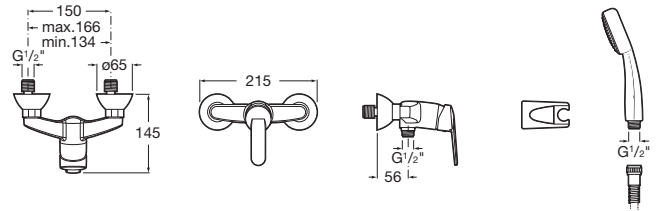

V2

Wall-mounted shower mixer with 1.50 m flexible shower hose, handshower and wall bracket

TECHNICAL DRAWINGS

FEATURES

- Application: Shower
- Faucet type: Single-lever
- Finish: Chrome
- Handle position: Top
- Installation type: Wall-mounted

EverShine

SoftTurn®

INCLUDES

Handshower with Rain
function

G0082700R

V2

A traditional response to classic atmospheres. Elegant and functional curves in an extensive collection of pieces that combine simplicity and versatility, offering the convenience of well-tried solutions.