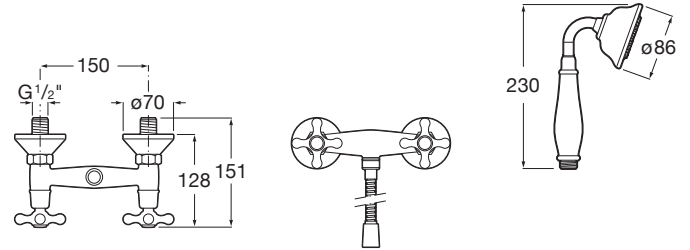

CARMEN

Wall-mounted shower mixer with accessories

TECHNICAL DRAWINGS

FEATURES

Application: Shower

Faucet type: Twin-lever

Installation type: Wall-mounted