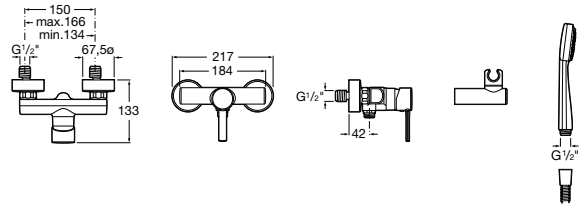

TARGA

Wall-mounted shower mixer with 1.50 m flexible shower hose, handshower and swivel wall bracket

TECHNICAL DRAWINGS

FEATURES

- Application: Shower
- Faucet type: Single-lever
- Finish: Chrome
- Handle position: Top
- Installation type: Wall-mounted
- Type of cartridge: Ceramic Disc

EverShine

SoftTurn®

INCLUDES

80/1. Handshower with Rain function

5B9103C00

Targa

A proposal that can bring an air of freshness and originality to every corner. Slim and curvaceous, This series' singularity is seductive and its valiant functionality is ever so convincing.