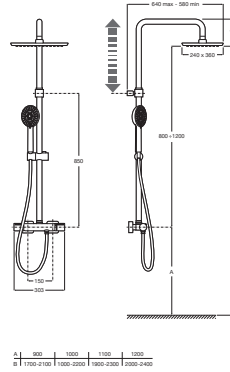

EVEN-T

SQUARE - Thermostatic shower column

TECHNICAL DRAWINGS

FEATURES

- Finish: Chrome
- Flexible hose length (m): 1.75
- Handset: Included
- Installation type: Wall-mounted
- Mixer type: Thermostatic
- Number of water outlets: 2
- Shower flexible hose included
- Showerhead shape: Rectangular
- Suitable for: Shower
- Valve: Included

EverShine®

Handset functions
Handset functions: Pulse

Handset functions
Handset functions: Rain

Handset functions
Handset functions: Softy

Showerhead functions

Showerhead functions: Rain

www.divapor.com

INCLUDES

Rain shower head for ceiling or wall installation. Support kit / arm not included.

5B3050C00

100/3. Handshower with 3 functions: Rain, Tonic and Pulse

5B1B03C00

Even-T

New shower columns featuring advanced materials that include thermostatic mixer, multifunction handshower and a big showerhead available in round and rectangular versions.