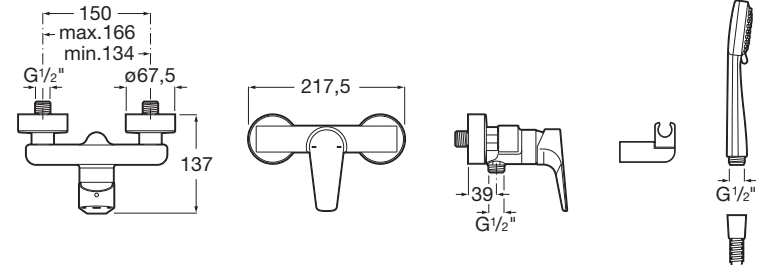

ATLAS

Wall-mounted shower mixer with accessories

TECHNICAL DRAWINGS

FEATURES

- Application: Shower
- Faucet type: Single-lever
- Finish: Chrome
- Flexible supply hoses included
- Handle position: Top
- Installation type: Wall-mounted

EverShine

SoftTurn®

Atlas

This faucet collection, which stands out for its elegance and versatility, includes flow limiters to 5 litres per minute as well as the Cold Start technology that guarantee greater water and energy savings. Also, with the aim of providing more comfort, the shower mixer can be equipped with a clip-on shelf, allowing you to have your showering essentials close to hand.