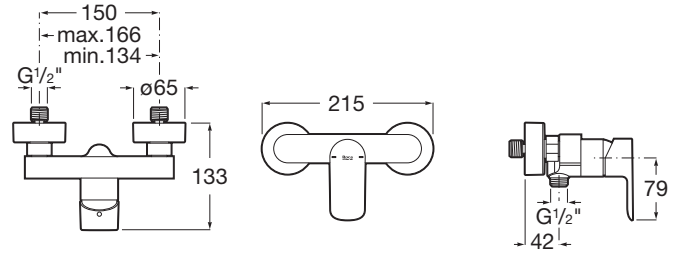

CALA

Wall-mounted shower mixer

TECHNICAL DRAWINGS

FEATURES

Application: Shower

Faucet type: Single-lever

Finish: Chrome

Installation type: Wall-mounted

Net weight (kg): 1.6

Water connection diameter: 1/2"

EverShine

SoftTurn®

Cala

The essence of Cala's design is demonstrated in a slim body of only 38mm and its flat rectangular handle, in perfect harmony with the shape of the spout; the ultimate blend of visual elements combined for optimal proportion and style. This comprehensive collection features a range of basin taps, bath shower mixers and bidet options.