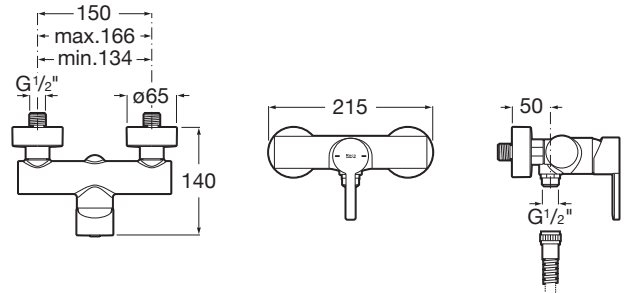

NAIA

Wall-mounted shower mixer

TECHNICAL DRAWINGS

FEATURES

- Application: Shower
- Diverter: Manual
- Faucet type: Single-lever
- Finish: Chrome
- Handle position: Top
- Installation type: Wall-mounted
- Type of cartridge: Ceramic Disc

EverShine

SoftTurn®

Naia

Character and sophistication join in this collection of faucets with a minimalist design, born out of a perfect combination of cylindrical and square geometric shapes.

INSTALLATION AND USER MANUALS