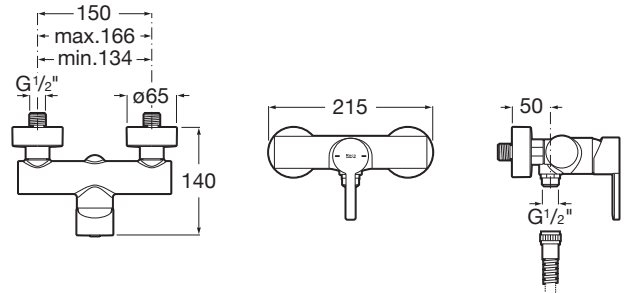

NAIA

Wall-mounted shower mixer

TECHNICAL DRAWINGS

FEATURES

- Application: Shower
- Diverter: Manual
- Faucet type: Single-lever
- Finish: Titanium Black
- Handle position: Top
- Installation type: Wall-mounted
- Type of cartridge: Ceramic Disc