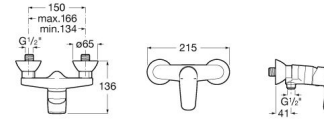

MONODIN

Wall-mounted shower mixer

TECHNICAL DRAWINGS

FEATURES

Application: Shower

Faucet type: Single-lever

Finish: Chrome

Handle position: Top