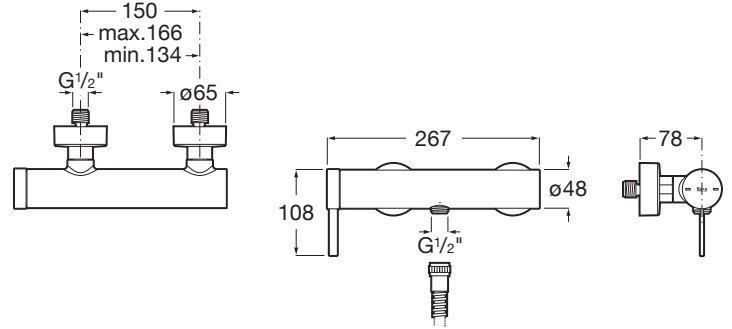

ONA

Wall-mounted shower mixer

TECHNICAL DRAWINGS

FEATURES

Application: Shower

Faucet type: Single-lever

Installation type: Wall-mounted

Water connection diameter: 1/2"