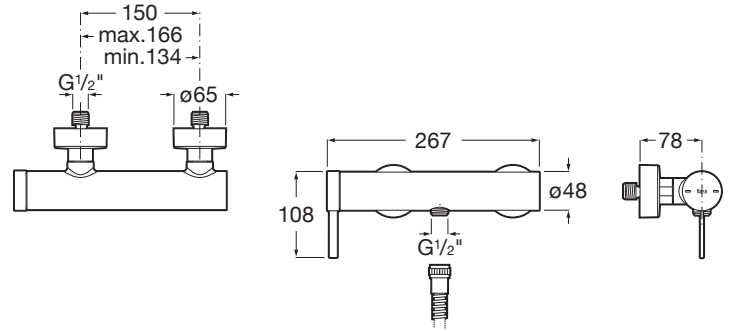

ONA

Wall-mounted shower mixer

TECHNICAL DRAWINGS

FEATURES

Application: Shower

Faucet type: Single-lever

Installation type: Wall-mounted

Water connection diameter: 1/2"