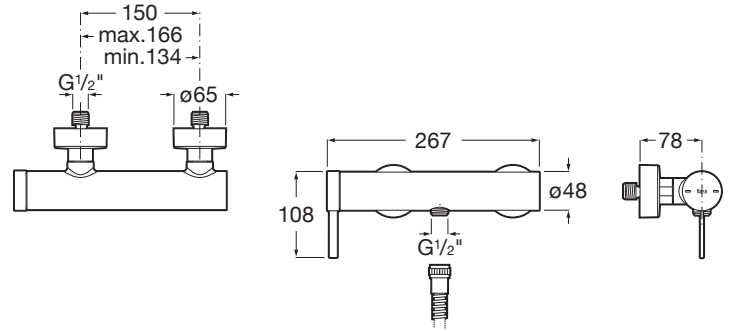

ONA

Wall-mounted shower mixer

TECHNICAL DRAWINGS

FEATURES

- Application: Shower
- Faucet type: Single-lever
- Installation type: Wall-mounted
- Water connection diameter: 1/2"

EverShine

SoftTurn®

COMPATIBLE WITH