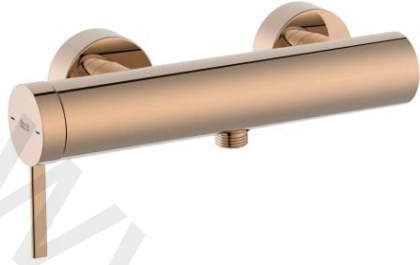

ONA

Wall-mounted shower mixer

TECHNICAL DRAWINGS

FEATURES

Application: Shower

Faucet type: Single-lever

Installation type: Wall-mounted

Water connection diameter: 1/2"

EverShine

SoftTurn®

COMPATIBLE WITH

100/3. Handshower with 3 functions: Rain, Tonic and Pulse

5B1B03C00

Shower wall bracket

5B1350..0

Ona

Simple as nature. Ona pays homage to the diverse shapes of nature from our native Mediterranean. It is functional without ever appearing cold, with crisp aesthetics that follow the inherent warmth of the natural environment, made for those who enjoy the power of silent landscapes.