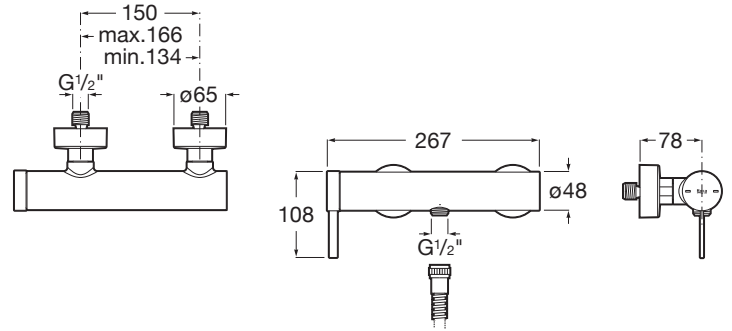

ONA

Wall-mounted shower mixer

TECHNICAL DRAWINGS

FEATURES

Application: Shower

Faucet type: Single-lever

Installation type: Wall-mounted

Water connection diameter: 1/2"

EverShine

SoftTurn®

COMPATIBLE WITH

100/3. Handshower with 3 functions: Rain, Tonic and Pulse

5B1B03C00

Shower wall bracket

5B1350..0

Ona