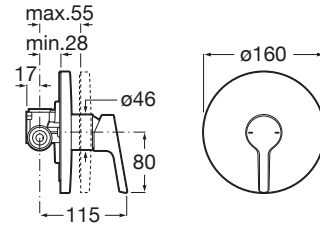

MALVA

Built-in 1 way mixer

TECHNICAL DRAWINGS

FEATURES

Application: Shower

Faucet type: Single-lever

Finish: Chrome

Handle position: Top

Installation type: Built-in

Type of cartridge: Ceramic Disc

SoftTurn®

Malva

Round shapes and a slim cylindrical handle for a practical and ergonomic brassware collection. Thanks to a slight tilt of the spout, provides greater comfort of use.