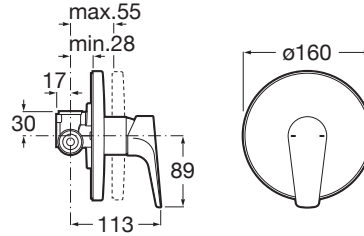

ATLAS

Built-in bath or shower mixer

TECHNICAL DRAWINGS

FEATURES

Application: Shower

Faucet type: Single-lever

Finish: Chrome

Handle position: Lateral

Installation type: Built-in

Type of cartridge: Ceramic Disc

EverShine

Atlas

This faucet collection, which stands out for its elegance and versatility, includes flow limiters to 5 litres per minute as well as the Cold Start technology that guarantee greater water and energy savings. Also, with the aim of providing more comfort, the shower mixer can be equipped with a clip-on shelf, allowing you to have your showering essentials close to hand.