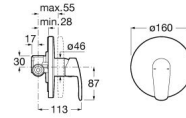

MONODIN

Built-in shower mixer

TECHNICAL DRAWINGS

FEATURES

- Application: Shower
- Faucet type: Single-lever
- Finish: Chrome
- Handle position: Lateral
- Installation type: Built-in

EverShine

Monodin

Soft curves and rounded shapes define this collection that stands out for its simplicity and elegance. The basin faucets of this collection are part of the innovative Roca faucets with Cold Start technology for greater energy savings.