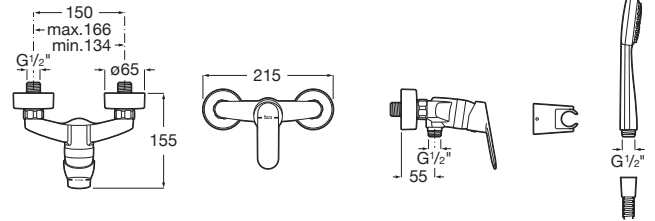

ALFA

Wall-mounted shower mixer with 1.5 m flexible shower hose, handshower and swivel wall bracket

TECHNICAL DRAWINGS

FEATURES

- Application: Shower
- Faucet type: Single-lever
- Finish: Chrome
- Flow rate (l/min - 3 bar): 12
- Installation type: Wall-mounted
- Type of cartridge: Ceramic Disc
- Water connection diameter: 1/2"

## INCLUDES

80/1. Handshower with Rain function

5B9103C00