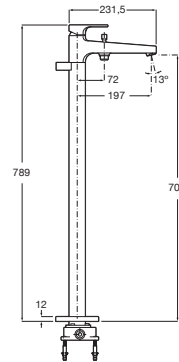

L90

Floorstanding single-lever bath-shower mixer with automatic diverter, hand-shower, integrated shower bracket and 1,50 m. flexible hose.

TECHNICAL DRAWINGS

FEATURES

Application: Bath, Shower

Diverter: Manual

Faucet type: Single-lever

Finish: Chrome

Handle position: Top

Installation type: Floor-standing

Type of cartridge: Ceramic Disc

EverShine

L90

Committed to the perfection of a finish that whisks us away to a universe governed by technology. Angles, straight lines and planes follow one another in this collection. This collection is a singular style proposal, particularly recommended for those who love designs that are inspired by urban life.