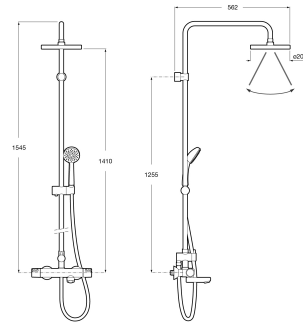

VICTORIA

Bath-shower thermostatic shower column

TECHNICAL DRAWINGS

FEATURES

Finish: Chrome

Handset: Included

Installation type: Wall-mounted

Mixer type: Thermostatic

Number of water outlets: 3

Shower flexible hose included

Showerhead shape: Circular

Suitable for: Bath, Shower

Valve: Included

EverShine®

Showerhead functions
Showerhead functions: Rain

Victoria