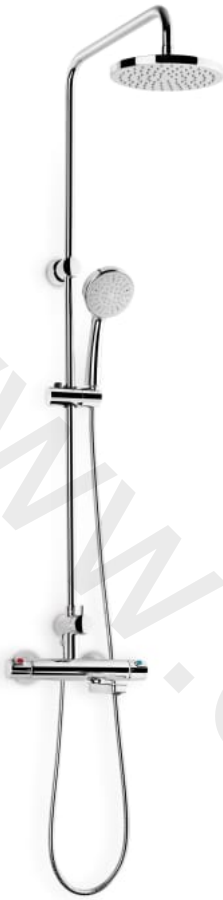

VICTORIA

Bath-shower thermostatic shower column

TECHNICAL DRAWINGS

FEATURES

Finish: Chrome

Handset: Included

Installation type: Wall-mounted

Mixer type: Thermostatic

Number of water outlets: 3

Shower flexible hose included

Showerhead shape: Circular

Suitable for: Bath, Shower

Valve: Included

EverShine®

Showerhead functions
Showerhead functions: Rain

Victoria

Simplicity and functionality are the highlights of this collection, which offers solutions for the bathroom space with an up-to-date design. Proposals perfectly adapted to every life style and that permit customizing the bath area with different compositions.