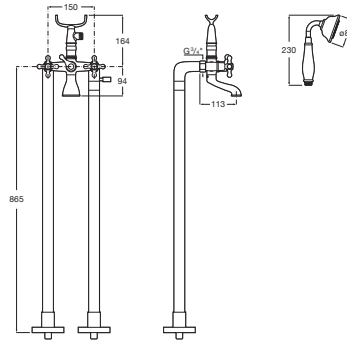

## CARMEN

Floorstanding bath-shower mixer with manual diverter, handshower, 1.50 m flexible shower hose and floor pillar leg

## TECHNICAL DRAWINGS

## FEATURES

Application: Bath, Shower

Faucet type: Twin-lever

Installation type: Floor-standing