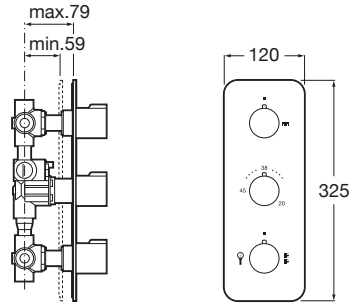

PUZZLE

Thermostatic built-in shower mixer with 3 way diverter

TECHNICAL DRAWINGS

FEATURES

- Application: Bath, Shower
- Diverter-flow regulator
- Faucet type: Thermostatic
- Finish: Stainless steel
- Installation type: Built-in
- Number of water inlets: 2
- Temperature selection
- Type of cartridge: Thermostatic