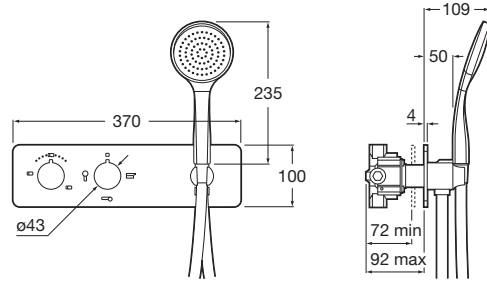

PUZZLE

Built-in thermostatic mixer with 3 way diverter

TECHNICAL DRAWINGS

FEATURES

- Application: Bath, Shower
- Diverter-flow regulator
- Faucet type: Thermostatic
- Finish: Stainless steel
- Installation type: Built-in
- Number of water inlets: 2
- Temperature selection

Quick Reaction®

Security 38°®

Puzzle

This collection comes along with everything you need to create your customized hydromassage shower space.

INSTALLATION AND USER MANUALS

[Installation manual](#)