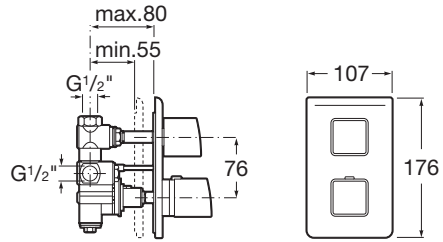

THESIS

1/2"-1/2" built-in thermostatic bath or shower mixer (40 l/min) with built-in shut-off valve. With free bottom outlet

TECHNICAL DRAWINGS

FEATURES

- Application: Shower
- Finish: Chrome
- Inferior free outlet
- Installation type: Built-in
- Number of water inlets: 2
- Temperature selection
- Water connection diameter: 1/2" - 1/2"