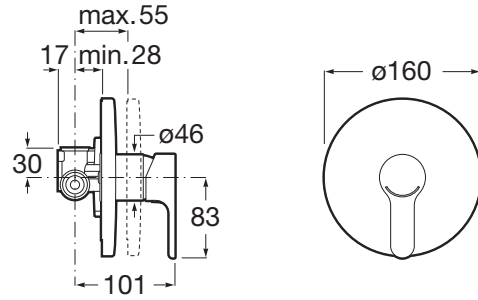

L20

Built-in bath or shower mixer

TECHNICAL DRAWINGS

FEATURES

- Application: Shower
- Faucet type: Single-lever
- Finish: Chrome
- Handle position: Lateral
- Installation type: Built-in

## L20

Simply contemporary. This is a brassware\_x000D\_collection, whose simple, contemporary and intuitive lines make it a perfect fit for any bathroom space. L20 forms part of Roca's innovative brassware collections that turn on frontally with cold water.