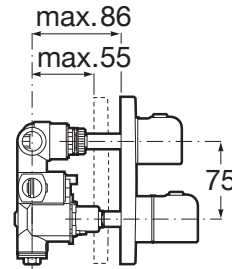

T-500

Built-In Thermostatic Bath-Shower Mixer

TECHNICAL DRAWINGS

FEATURES

Application: Bath, Shower

Faucet type: Thermostatic

Finish: Chrome

Inferior free outlet