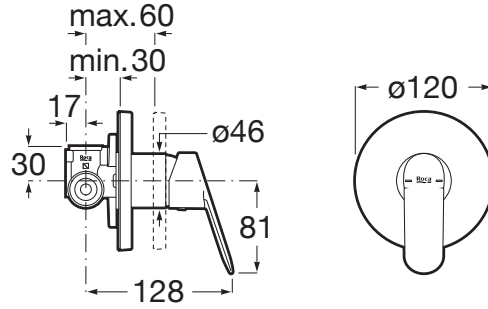

ALFA

Built-in bath or shower mixer with 1 outlet

TECHNICAL DRAWINGS

FEATURES

Application: Shower

Faucet type: Single-lever

Finish: Chrome

Flow rate (l/min - 3 bar): 13

Installation type: Built-in

Type of cartridge: Ceramic Disc

Water connection diameter: 1/2"

EverShine

SoftTurn®