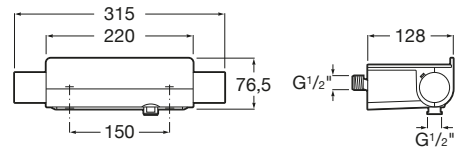

T-2000

Wall-mounted thermostatic shower mixer with shelf

TECHNICAL DRAWINGS

FEATURES

- Application: Shower
- Faucet type: Thermostatic
- Finish: Chrome
- Installation type: Wall-mounted
- Type of cartridge: Thermostatic

Quick Reaction®

SafeTouch®

Security 38°®

T-2000

Thermostatic shower faucet -with a compact design- that includes a practical and elegant glass shelf, ideal to place your showering essentials.

INSTALLATION AND USER MANUALS