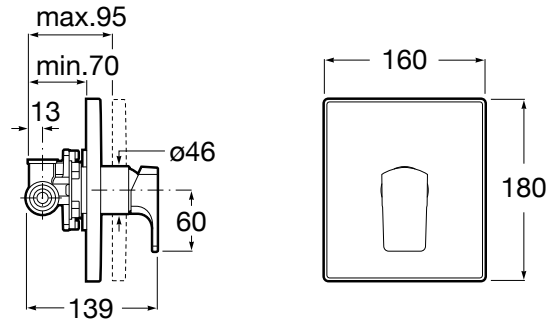

L90

1/2" built-in bath or shower mixer. Required:
RocaBox A525869403

TECHNICAL DRAWINGS

FEATURES

- Application: Bath, Shower
- Faucet type: Single-lever
- Finish: Chrome
- Handle position: Lateral
- Installation type: Built-in