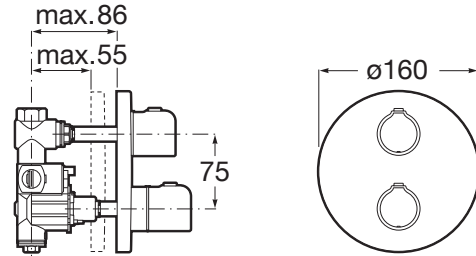

T-500

Built-In Thermostatic Shower Mixer

TECHNICAL DRAWINGS

FEATURES

Application: Shower

Faucet type: Thermostatic

Finish: Chrome

Installation type: Built-in