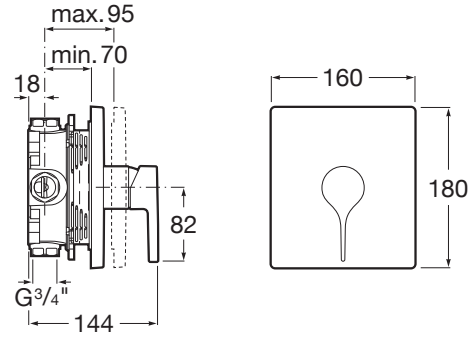

INSIGNIA

Built-in bath or shower mixer with 1 outlet

Required: RocaBox A525869403

TECHNICAL DRAWINGS

FEATURES

Application: Shower

Faucet type: Single-lever

Installation type: Built-in

Type of cartridge: Ceramic Disc

SoftTurn®

COMPATIBLE WITH

Universal RocaBox

525869403

Insignia

With soft outlines and an extraordinary elegance and personality, its slim side handle makes the difference in a modern single-lever faucet ideal for bathrooms with a clear urban character.