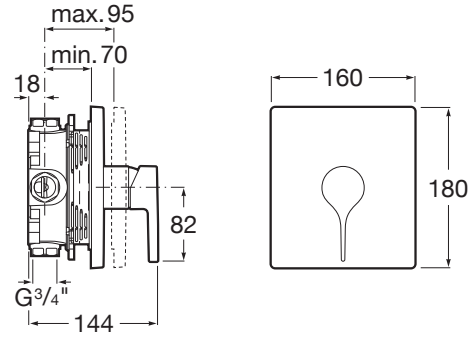

INSIGNIA

Built-in bath or shower mixer with 1 outlet

Required: RocaBox A525869403

TECHNICAL DRAWINGS

FEATURES

Application: Shower

Faucet type: Single-lever

Installation type: Built-in

Type of cartridge: Ceramic Disc

SoftTurn®

**COMPATIBLE WITH**

Universal RocaBox

525869403