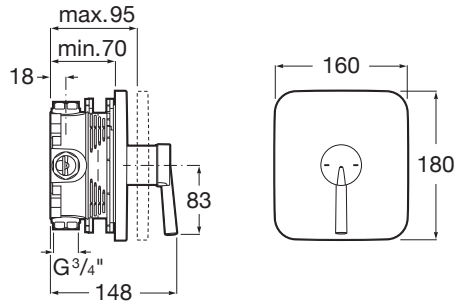

PALS

Built-in bath or shower mixer. Required RocaBox A525869403

TECHNICAL DRAWINGS

FEATURES

- Application: Shower
- Faucet type: Single-lever
- Finish: Chrome
- Handle position: Top
- Installation type: Wall-mounted
- Waste type: Waste not included